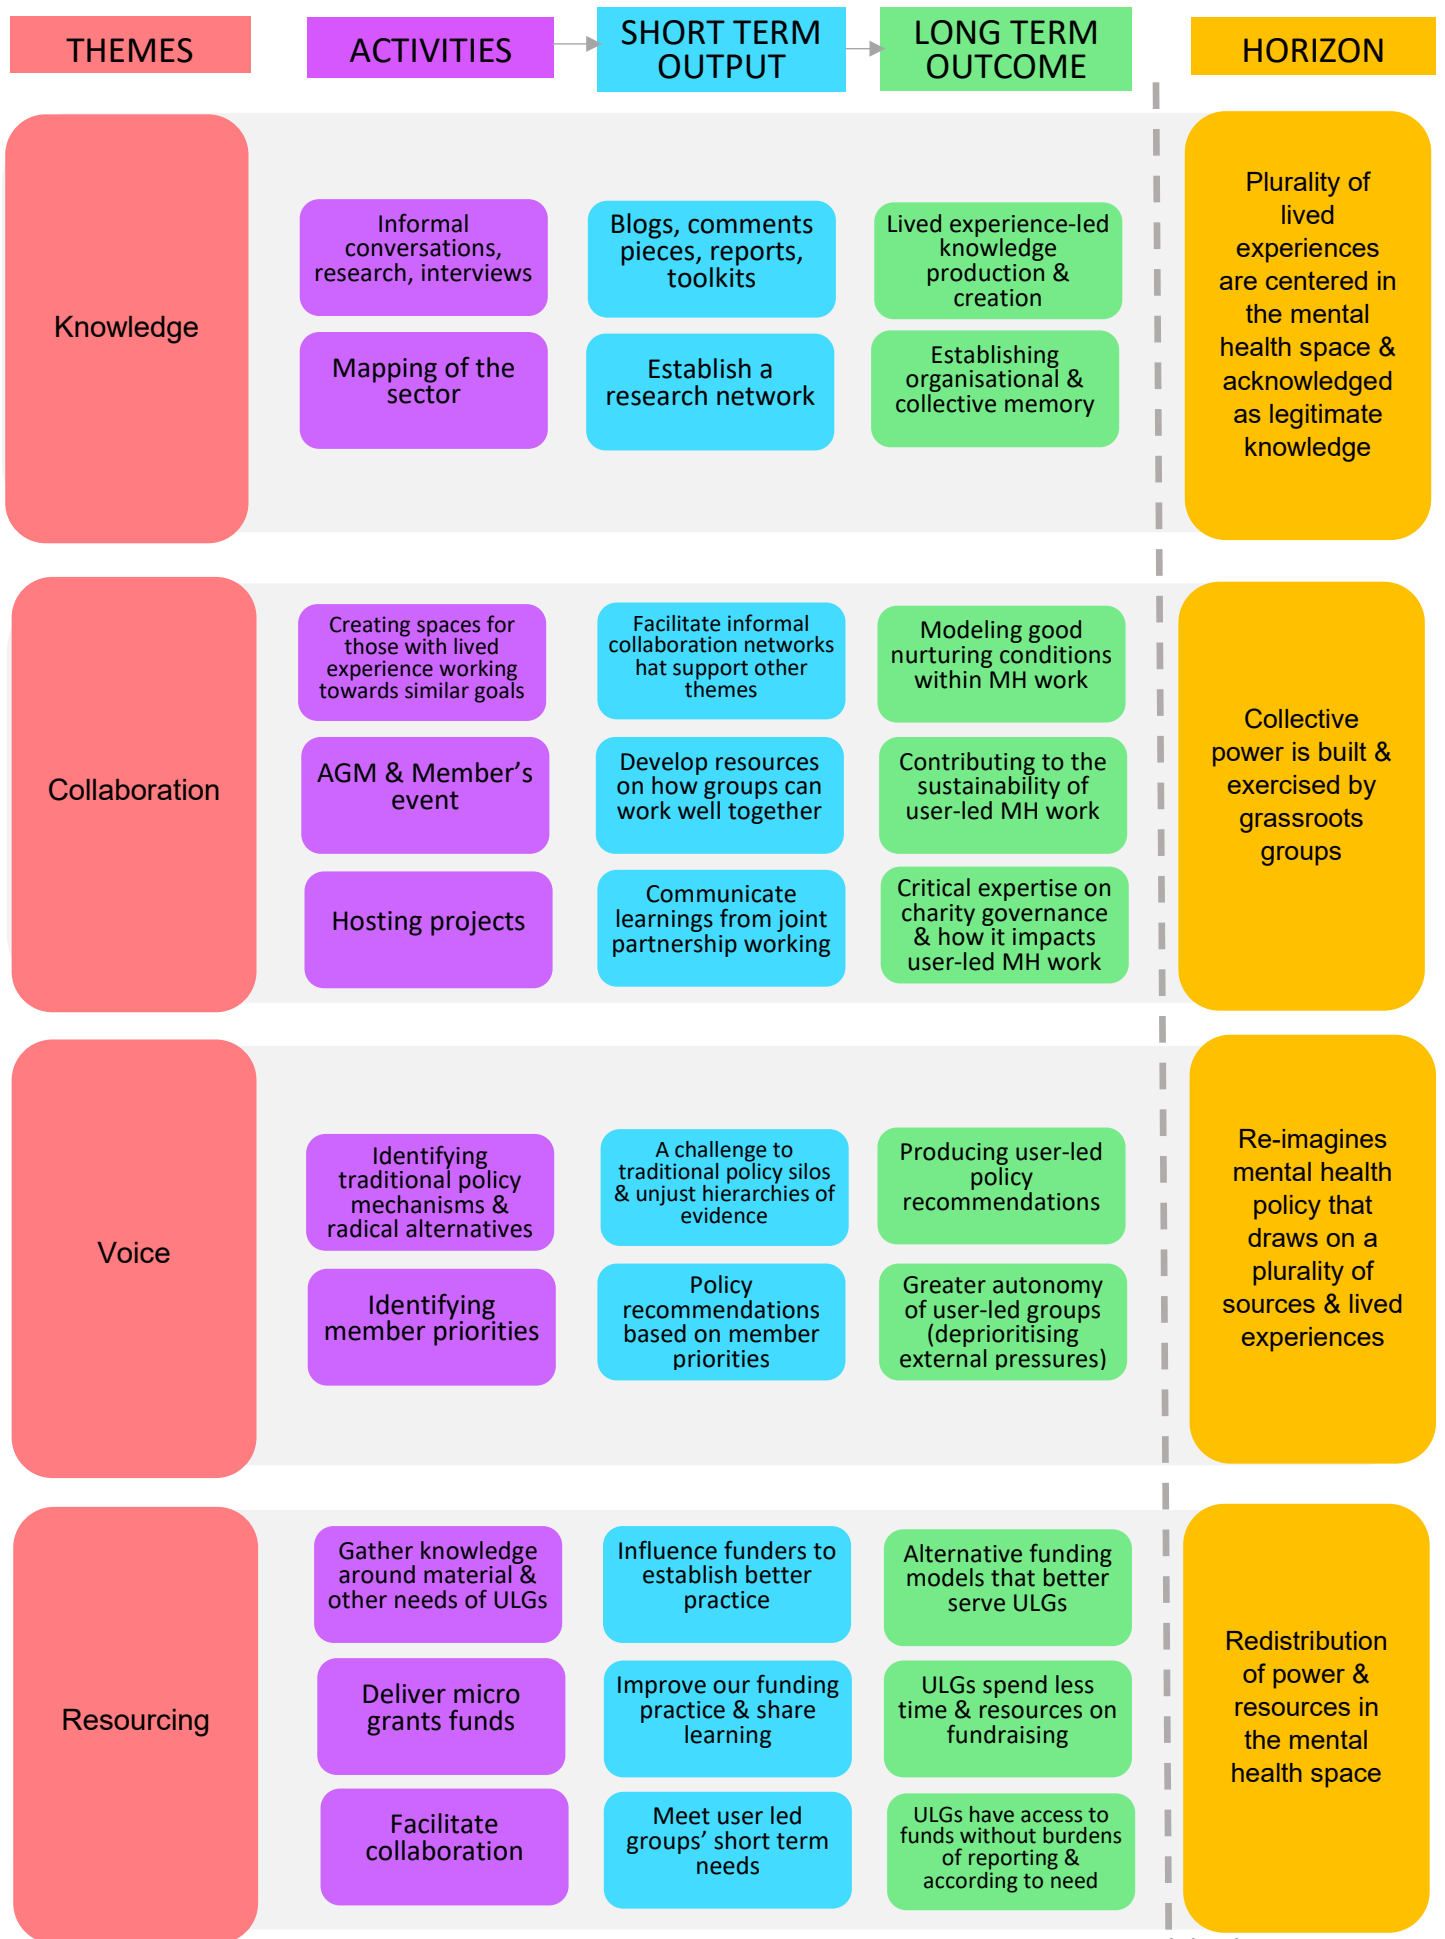

NSUN THEORY OF CHANGE

Accountability line